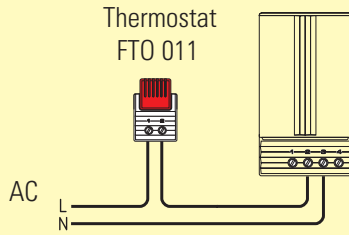

CS0600, \$48, shown larger than actual size.

SPECIFICATIONS

Operating Voltage: 120 to 240 Vac/Vdc* (min 110V, max 265V)

Heating Capacity: See table

Heating Element: PTC resistor: temperature limiting

Surface Temperature: <80°C (176°F), except upper protective grille

Model No.	CS0600	CS0601	CS0602
Heating Capacity¹	50 W	100 W	150 W
Inrush Current Max	2.5 A	4.5 A	8 A
Air Outlet Temperature²	86°C (186.8°F)	120°C (248°F)	145°C (293°F)
Dimensions	110 x 60 x 90 mm (4.3 x 2.4 x 3.5")	110 x 60 x 90 mm (4.3 x 2.4 x 3.5")	150 x 60 x 90 mm (5.9 x 2.4 x 3.5")
Weight (Approx)	0.30 kg (10.6 oz)	0.30 kg (10.6 oz)	0.50 kg (17.6 oz)

¹ Ambient temperature: See heating capacity/ambient temperature diagram

² Measured 50 mm (2") above protective grille

Heater CS 060

Heater CS 060

Dimensions:
mm (in)

Heater CS 060

Example of connection

Heating Capacity/Ambient Temperature