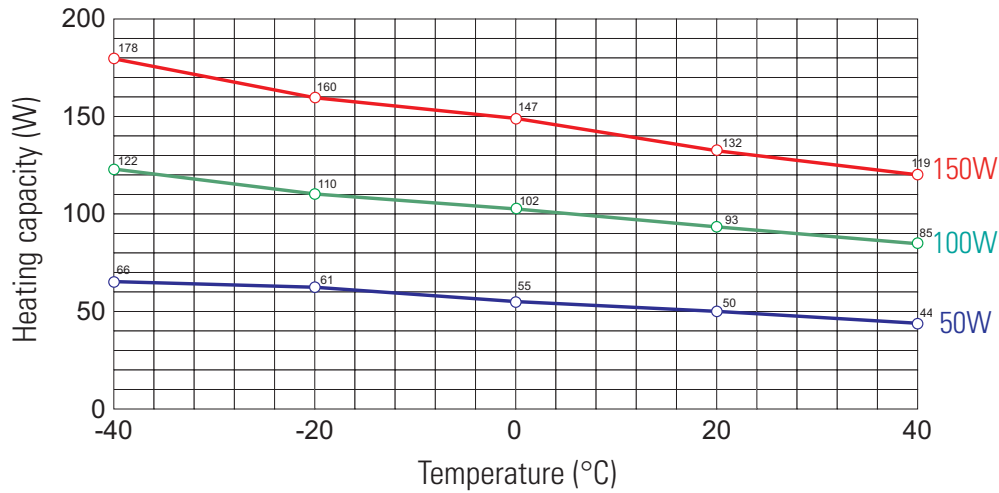

Model No.	CS0600	CS0601	CS0602
Heating Capacity¹	50 W	100 W	150 W
Inrush Current Max	2.5 A	4.5 A	8 A
Air Outlet Temperature²	86°C (186.8°F)	120°C (248°F)	145°C (293°F)
Dimensions	110 x 60 x 90 mm (4.3 x 2.4 x 3.5")	110 x 60 x 90 mm (4.3 x 2.4 x 3.5")	150 x 60 x 90 mm (5.9 x 2.4 x 3.5")
Weight (Approx)	0.30 kg (10.6 oz)	0.30 kg (10.6 oz)	0.50 kg (17.6 oz)

¹ Ambient temperature: See heating capacity/ambient temperature diagram

² Measured 50 mm (2") above protective grille

Heater CS 060

Heater CS 060

Dimensions:
mm (in)

Heater CS 060

Example of connection

Heating Capacity/Ambient Temperature