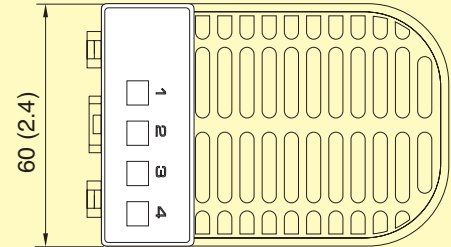

Model No.	CS0600	CS0601	CS0602
Heating Capacity¹	50 W	100 W	150 W
Inrush Current Max	2.5 A	4.5 A	8 A
Air Outlet Temperature²	86°C (186.8°F)	120°C (248°F)	145°C (293°F)
Dimensions	110 x 60 x 90 mm (4.3 x 2.4 x 3.5")	110 x 60 x 90 mm (4.3 x 2.4 x 3.5")	150 x 60 x 90 mm (5.9 x 2.4 x 3.5")
Weight (Approx)	0.30 kg (10.6 oz)	0.30 kg (10.6 oz)	0.50 kg (17.6 oz)

¹ Ambient temperature: See heating capacity/ambient temperature diagram

² Measured 50 mm (2") above protective grille

Heater CS 060

Heater CS 060

Dimensions:
mm (in)

Heater CS 060

Example of connection

Heating Capacity/Ambient Temperature