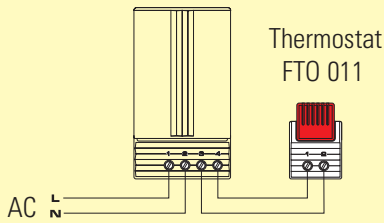

CS0600, \$48, shown larger than actual size.

SPECIFICATIONS

Operating Voltage: 120 to 240 Vac/Vdc* (min 110V, max 265V)

Heating Capacity: See table

Heating Element: PTC resistor: temperature limiting

Surface Temperature: <80°C (176°F), except upper protective grille

Model No.	CS0600	CS0601	CS0602
Heating Capacity¹	50 W	100 W	150 W
Inrush Current Max	2.5 A	4.5 A	8 A
Air Outlet Temperature²	86°C (186.8°F)	120°C (248°F)	145°C (293°F)
Dimensions	110 x 60 x 90 mm (4.3 x 2.4 x 3.5")	110 x 60 x 90 mm (4.3 x 2.4 x 3.5")	150 x 60 x 90 mm (5.9 x 2.4 x 3.5")
Weight (Approx)	0.30 kg (10.6 oz)	0.30 kg (10.6 oz)	0.50 kg (17.6 oz)

¹ Ambient temperature: See heating capacity/ambient temperature diagram

² Measured 50 mm (2") above protective grille

Heater CS 060

Heater CS 060

Dimensions:
mm (in)

Heater CS 060

Example of connection

Heating Capacity/Ambient Temperature