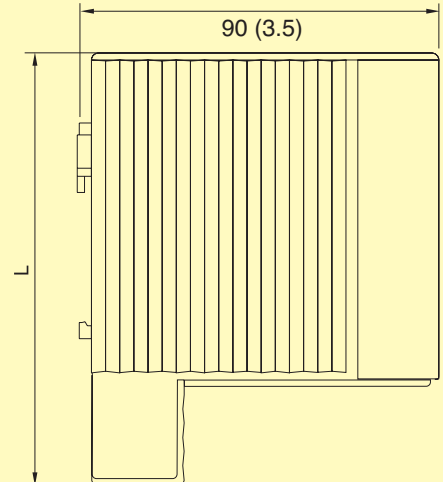

Connection: 4-pole terminal 2.5 mm² (1.0 in²), torque 0.8 Nm max

Casing: Plastic according to UL94 V-0, black

Mounting: DIN clip for 35 mm (1.4") DIN rail, EN 50022

Fitting Position: Vertical
Temperature

Model No.	CS0600	CS0601	CS0602
Heating Capacity¹	50 W	100 W	150 W
Inrush Current Max	2.5 A	4.5 A	8 A
Air Outlet Temperature²	86°C (186.8°F)	120°C (248°F)	145°C (293°F)
Dimensions	110 x 60 x 90 mm (4.3 x 2.4 x 3.5")	110 x 60 x 90 mm (4.3 x 2.4 x 3.5")	150 x 60 x 90 mm (5.9 x 2.4 x 3.5")
Weight (Approx)	0.30 kg (10.6 oz)	0.30 kg (10.6 oz)	0.50 kg (17.6 oz)

¹ Ambient temperature: See heating capacity/ambient temperature diagram

² Measured 50 mm (2") above protective grille

Heater CS 060

Heater CS 060

Dimensions:
mm (in)

Heater CS 060

Example of connection

Heating Capacity/Ambient Temperature