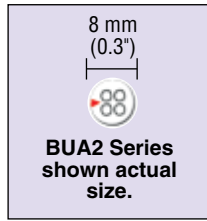

Non-Reversible TRODEXLABEL® Temperature Monitors

Button Series

4 temperature ratings on each label.
Temperatures are read clockwise starting at the "V" mark:

Outside Diameter: 8 mm (0.3")

Indicating Window: 1.2 mm (0.05")

To order package of 30, add suffix "-30" to model number.

Ordering Example: BUA2-180/82-30, button series label 82 to 99°C (180 to 210°F), package of 30.

Model No. (Pkg 10)	Temperature Ratings				
BUA2-120/49	°C	49	54	60	66
	°F	120	130	140	150
BUA2-140/60	°C	60	66	71	77
	°F	140	150	160	170
BUA2-180/82	°C	82	88	93	99
	°F	180	190	220	210
BUA2-175/79	°C	79	93	107	121
	°F	175	200	225	250

Specifications

Accuracy: Up to 99°C (210°F) is ±2°C (1.8°F); From 100°C (212°F) to 154°C (309°F) is ±2°C (2.7°F); From 160°C (320°F) to 280°C (536°F) is ±2% and ±2°C (1.8°F)

Series 6M

6 temperature ratings on each label:

6MA: 6°C (10°F) between each rating

6MB: 13.9°C (25°F) between each rating

Actual Size: 32 x 10 mm (1.3 x 0.4")

Indicating Window: 0.4 x 3 mm (0.02 x 0.13")

To order package of 30, add suffix "-30" to model number.

Ordering Example: 6MA-130/54-30, 6 temperature rating 54 to 82°C (130 to 180°F), package of 30.