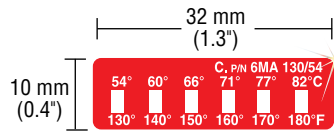

Specifications

Accuracy: Up to 99°C (210°F) is ±2°C (1.8°F); From 100°C (212°F) to 154°C (309°F) is ±2°C (2.7°F); From 160°C (320°F) to 280°C (536°F) is ±2% and ±2°C (1.8°F)

Series 6M

6 temperature ratings on each label:

6MA: 6°C (10°F) between each rating

6MB: 13.9°C (25°F) between each rating

Actual Size: 32 x 10 mm (1.3 x 0.4")

Indicating Window: 0.4 x 3 mm (0.02 x 0.13")

To order package of 30, add suffix "-30" to model number.

Ordering Example: 6MA-130/54-30, 6 temperature rating 54 to 82°C (130 to 180°F), package of 30.

Model No. (Pkg 10)	Temperature Ratings						
6MA-100/38	°C	38	43	49	54	60	66
	°F	100	110	120	130	140	150
6MA-130/54	°C	54	60	66	71	77	82
	°F	130	140	150	160	170	180
6MA-160/71	°C	71	77	82	88	93	99
	°F	160	170	180	190	200	210
6MA-190/88	°C	88	93	99	104	110	116
	°F	190	200	210	220	230	240
6MA-220/104	°C	104	110	116	121	127	132
	°F	220	230	240	250	260	270
6MA-250/21	°C	121	127	132	138	143	149
	°F	250	260	270	280	290	300
6MB-100/38	°C	38	52	66	79	93	107
	°F	100	125	150	175	200	225
6MB-175/79	°C	79	93	107	121	135	149
	°F	175	200	225	250	275	300

ML4C Series, Mini Labels

4 temperature ratings per label:

Actual Size: 12 x 5 mm (0.5 x 0.2")

Indicating Circle: 1.5 mm (0.06")

To order package of 30, add suffix "-30" to model number.

Ordering Example: ML4C-40-30, mini label, 4 temperature rating (40 to 49°C), package of 30.