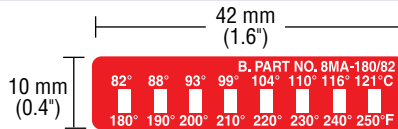

Model No. (Pkg 10)	Temperature Ratings								
8MA-100/38	°C	38	43	49	54	60	66	71	77
	°F	100	110	120	130	140	150	160	170
8MA-140/60	°C	60	66	71	77	82	88	93	99
	°F	140	150	160	170	180	190	200	210
8MA-180/82	°C	82	88	93	99	104	110	116	121
	°F	180	190	200	210	220	230	240	250
8MA-230/110	°C	110	116	121	127	132	138	143	149
	°F	230	240	250	260	270	280	290	300
8MB-100/38	°C	38	52	66	79	93	107	121	135
	°F	100	125	150	175	200	225	250	275

ML4C Series, Mini Labels

4 temperature ratings per label:

Actual Size: 12 x 5 mm (0.5 x 0.2")

Indicating Circle: 1.5 mm (0.06")

To order package of 30, add suffix "-30" to model number.

Ordering Example: ML4C-40-30, mini label, 4 temperature rating (40 to 49°C), package of 30.

ML4C-54, shown actual size.

Shown larger than actual size for detail.

Model No. (Pkg 10)	Temperature Ratings				
ML4C-40	°C	40	43	46	49
ML4C-54	°C	54	60	66	71
ML4C-77	°C	77	82	88	93
ML4C-99	°C	99	104	110	116
ML4C-121	°C	121	127	132	138
ML4C-143	°C	143	149	154	160
ML4C-166	°C	166	171	177	182
ML4C-188	°C	188	193	199	204
ML4C-210	°C	210	216	224	232
ML4C-241	°C	241	249	254	260